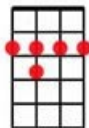

# I'll See You in My Dreams - Joe Brown

Intro: [C][C][C6][C6][Cmaj7][Cmaj7][C6][C6] twice

[C]Lonely [C6]days are [Cmaj7]long [C6]  
[A7]Twilight [A]sings a song  
[D7]Of the happi- [G7]ness that used to [C]be [C6][Cmaj7][C6]

## I'll [F]see you [Dm]in [Am]my [Fm]dreams  
[C]Hold you [B7]in my [C6]dreams  
[A7]Someone took you out of my arms  
[D7]Still I feel the [G]{STOP}thrill of your [G7]charms ##

[F]Lips that [Dm]once [Am]were [Fm]mine  
[C]Tender [B7]eyes that [C6]shine  
[Gm6]They [A7]will light my [E7]way to- [Am]night [C7]  
I'll [F]see you [G7]in my [C]dreams [Dm]

Instrumental from ## to ##

[F]Lips that [Dm]once [Am]were [Fm]mine  
[C]Tender [B7]eyes that [C6]shine  
[Gm6]They [A7]will light my [E7]way to- [Am]night [C7]  
I'll [F]see you [G7]in my  
[C]dreams [C][C6][C6][Cmaj7][Cmaj7][C6][C6]  
[C][C][C6][C6][Cmaj7][Cmaj7][C6][C6] single [C]

Bridgnorth Ukulele Band 2018

Amaj

A7

Amin

B7

Cmaj

C6

C7