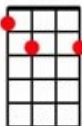

# I'll See You in My Dreams - Joe Brown

Intro: [C][C][C6][C6][Cmaj7][Cmaj7][C6][C6] twice

[C]Lonely [C6]days are [Cmaj7]long [C6]  
[A7]Twilight [A]sings a song  
[D7]Of the happi- [G7]ness that used to [C]be [C6][Cmaj7][C6]

## I'll [F]see you [Dm]in [Am]my [Fm]dreams  
[C]Hold you [B7]in my [C6]dreams  
[A7]Someone took you out of my arms  
[D7]Still I feel the [G]{STOP}thrill of your [G7]charms ##

[F]Lips that [Dm]once [Am]were [Fm]mine  
[C]Tender [B7]eyes that [C6]shine  
[Gm6]They [A7]will light my [E7]way to- [Am]night [C7]  
I'll [F]see you [G7]in my [C]dreams [Dm]

Instrumental from ## to ##

[F]Lips that [Dm]once [Am]were [Fm]mine  
[C]Tender [B7]eyes that [C6]shine  
[Gm6]They [A7]will light my [E7]way to- [Am]night [C7]  
I'll [F]see you [G7]in my  
[C]dreams [C][C6][C6][Cmaj7][Cmaj7][C6][C6]  
[C][C][C6][C6][Cmaj7][Cmaj7][C6][C6] single [C]

Cmaj7

D7

Dmin

E7

Emin

Fmaj

Fmin

Gmaj