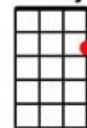

I'll See You in My Dreams - Joe Brown

Intro: [C][C][C6][C6][Cmaj7][Cmaj7][C6][C6] twice

[C]Lonely [C6]days are [Cmaj7]long [C6]
[A7]Twilight [A]sings a song
[D7]Of the happi- [G7]ness that used to [C]be [C6][Cmaj7][C6]

[Em]Soon my [B7]eyes will [Em]close
Soon I'll [B7]find re- [Em]pose
[G]And in [G7]dreams
You're [Am]always [D7]near to [G]me [G7]

I'll [F]see you [Dm]in [Am]my [Fm]dreams
[C]Hold you [B7]in my [C6]dreams
[A7]Someone took you out of my arms
[D7]Still I feel the [G]{STOP}thrill of your [G7]charms ##

[F]Lips that [Dm]once [Am]were [Fm]mine
[C]Tender [B7]eyes that [C6]shine
[Gm6]They [A7]will light my [E7]way to- [Am]night [C7]
I'll [F]see you [G7]in my [C]dreams [Dm]

Instrumental from ## to ##

[F]Lips that [Dm]once [Am]were [Fm]mine
[C]Tender [B7]eyes that [C6]shine
[Gm6]They [A7]will light my [E7]way to- [Am]night [C7]
I'll [F]see you [G7]in my
[C]dreams [C][C6][C6][Cmaj7][Cmaj7][C6][C6]
[C][C][C6][C6][Cmaj7][Cmaj7][C6][C6] single [C]

Bridgnorth Ukulele Band 2018

Cmaj7