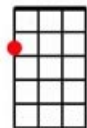

# I'll See You in My Dreams - Joe Brown

Intro: [C][C][C6][C6][Cmaj7][Cmaj7][C6][C6] twice

[C]Lonely [C6]days are [Cmaj7]long [C6]  
[A7]Twilight [A]sings a song  
[D7]Of the happi- [G7]ness that used to [C]be [C6][Cmaj7][C6]

## I'll [F]see you [Dm]in [Am]my [Fm]dreams  
[C]Hold you [B7]in my [C6]dreams  
[A7]Someone took you out of my arms  
[D7]Still I feel the [G]{STOP}thrill of your [G7]charms ##

[F]Lips that [Dm]once [Am]were [Fm]mine  
[C]Tender [B7]eyes that [C6]shine  
[Gm6]They [A7]will light my [E7]way to- [Am]night [C7]  
I'll [F]see you [G7]in my [C]dreams [Dm]

Instrumental from ## to ##

[F]Lips that [Dm]once [Am]were [Fm]mine  
[C]Tender [B7]eyes that [C6]shine  
[Gm6]They [A7]will light my [E7]way to- [Am]night [C7]  
I'll [F]see you [G7]in my  
[C]dreams [C][C6][C6][Cmaj7][Cmaj7][C6][C6]  
[C][C][C6][C6][Cmaj7][Cmaj7][C6][C6] single [C]

Bridgnorth Ukulele Band 2018

Amaj

A7

Amin

B7

Cmaj

C6

C7