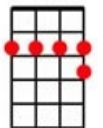

I'll See You in My Dreams - Joe Brown

Intro: [C][C][C6][C6][Cmaj7][Cmaj7][C6][C6] twice

[C]Lonely [C6]days are [Cmaj7]long [C6]
[A7]Twilight [A]sings a song
[D7]Of the happi- [G7]ness that used to [C]be [C6][Cmaj7][C6]

[Em]Soon my [B7]eyes will [Em]close
Soon I'll [B7]find re- [Em]pose
[G]And in [G7]dreams
You're [Am]always [D7]near to [G]me [G7]

I'll [F]see you [Dm]in [Am]my [Fm]dreams
[C]Hold you [B7]in my [C6]dreams
[A7]Someone took you out of my arms
[D7]Still I feel the [G]{STOP}thrill of your [G7]charms ##

[F]Lips that [Dm]once [Am]were [Fm]mine
[C]Tender [B7]eyes that [C6]shine
[Gm6]They [A7]will light my [E7]way to- [Am]night [C7]
I'll [F]see you [G7]in my [C]dreams [Dm]

Instrumental from ## to ##

[F]Lips that [Dm]once [Am]were [Fm]mine
[C]Tender [B7]eyes that [C6]shine
[Gm6]They [A7]will light my [E7]way to- [Am]night [C7]
I'll [F]see you [G7]in my
[C]dreams [C][C6][C6][Cmaj7][Cmaj7][C6][C6]
[C][C][C6][C6][Cmaj7][Cmaj7][C6][C6] single [C]

Bridgnorth Ukulele Band 2018

D7