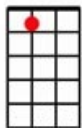

I'll See You in My Dreams - Joe Brown

Intro: [C][C][C6][C6][Cmaj7][Cmaj7][C6][C6] twice

[C]Lonely [C6]days are [Cmaj7]long [C6]
[A7]Twilight [A]sings a song
[D7]Of the happi- [G7]ness that used to [C]be [C6][Cmaj7][C6]

[Em]Soon my [B7]eyes will [Em]close
Soon I'll [B7]find re- [Em]pose
[G]And in [G7]dreams
You're [Am]always [D7]near to [G]me [G7]

I'll [F]see you [Dm]in [Am]my [Fm]dreams
[C]Hold you [B7]in my [C6]dreams
[A7]Someone took you out of my arms
[D7]Still I feel the [G]{STOP}thrill of your [G7]charms ##

[F]Lips that [Dm]once [Am]were [Fm]mine
[C]Tender [B7]eyes that [C6]shine
[Gm6]They [A7]will light my [E7]way to- [Am]night [C7]
I'll [F]see you [G7]in my [C]dreams [Dm]

Instrumental from ## to ##

[F]Lips that [Dm]once [Am]were [Fm]mine
[C]Tender [B7]eyes that [C6]shine
[Gm6]They [A7]will light my [E7]way to- [Am]night [C7]
I'll [F]see you [G7]in my
[C]dreams [C][C6][C6][Cmaj7][Cmaj7][C6][C6]
[C][C][C6][C6][Cmaj7][Cmaj7][C6][C6] single [C]

Bridgnorth Ukulele Band 2018

A7