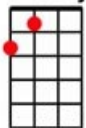

I'll See You in My Dreams - Joe Brown

Intro: [C][C][C6][C6][Cmaj7][Cmaj7][C6][C6] twice

[C]Lonely [C6]days are [Cmaj7]long [C6]
[A7]Twilight [A]sings a song
[D7]Of the happi- [G7]ness that used to [C]be [C6][Cmaj7][C6]

[Em]Soon my [B7]eyes will [Em]close
Soon I'll [B7]find re- [Em]pose
[G]And in [G7]dreams
You're [Am]always [D7]near to [G]me [G7]

I'll [F]see you [Dm]in [Am]my [Fm]dreams
[C]Hold you [B7]in my [C6]dreams
[A7]Someone took you out of my arms
[D7]Still I feel the [G]{STOP}thrill of your [G7]charms ##

[F]Lips that [Dm]once [Am]were [Fm]mine
[C]Tender [B7]eyes that [C6]shine
[Gm6]They [A7]will light my [E7]way to- [Am]night [C7]
I'll [F]see you [G7]in my [C]dreams [Dm]

Instrumental from ## to ##

[F]Lips that [Dm]once [Am]were [Fm]mine
[C]Tender [B7]eyes that [C6]shine
[Gm6]They [A7]will light my [E7]way to- [Am]night [C7]
I'll [F]see you [G7]in my
[C]dreams [C][C6][C6][Cmaj7][Cmaj7][C6][C6]
[C][C][C6][C6][Cmaj7][Cmaj7][C6][C6] single [C]

Bridgnorth Ukulele Band 2018

Amaj