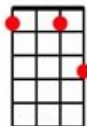

# I'll See You in My Dreams - Joe Brown

Intro: [C][C][C6][C6][Cmaj7][Cmaj7][C6][C6] twice

[C]Lonely [C6]days are [Cmaj7]long [C6]  
[A7]Twilight [A]sings a song  
[D7]Of the happi- [G7]ness that used to [C]be [C6][Cmaj7][C6]

## I'll [F]see you [Dm]in [Am]my [Fm]dreams  
[C]Hold you [B7]in my [C6]dreams  
[A7]Someone took you out of my arms  
[D7]Still I feel the [G]{STOP}thrill of your [G7]charms ##

[F]Lips that [Dm]once [Am]were [Fm]mine  
[C]Tender [B7]eyes that [C6]shine  
[Gm6]They [A7]will light my [E7]way to- [Am]night [C7]  
I'll [F]see you [G7]in my [C]dreams [Dm]

Instrumental from ## to ##

[F]Lips that [Dm]once [Am]were [Fm]mine  
[C]Tender [B7]eyes that [C6]shine  
[Gm6]They [A7]will light my [E7]way to- [Am]night [C7]  
I'll [F]see you [G7]in my  
[C]dreams [C][C6][C6][Cmaj7][Cmaj7][C6][C6]  
[C][C][C6][C6][Cmaj7][Cmaj7][C6][C6] single [C]

Cmaj7

D7

Dmin

E7

Emin

Fmaj

Fmin

Gmaj