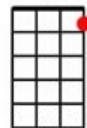

# I'll See You in My Dreams - Joe Brown

Intro: [C][C][C6][C6][Cmaj7][Cmaj7][C6][C6] twice

[C]Lonely [C6]days are [Cmaj7]long [C6]  
[A7]Twilight [A]sings a song  
[D7]Of the happi- [G7]ness that used to [C]be [C6][Cmaj7][C6]

Instrumental from ## to ##

[F]Lips that [Dm]once [Am]were [Fm]mine  
[C]Tender [B7]eyes that [C6]shine  
[Gm6]They [A7]will light my [E7]way to- [Am]night [C7]  
I'll [F]see you [G7]in my  
[C]dreams [C][C6][C6][Cmaj7][Cmaj7][C6][C6]  
[C][C][C6][C6][Cmaj7][Cmaj7][C6][C6] single [C]

Bridgnorth Ukulele Band 2018

Amaj

A7

Amin

B7

Cmaj

C6

C7