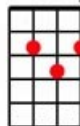

# I'll See You in My Dreams - Joe Brown

Intro: [C][C][C6][C6][Cmaj7][Cmaj7][C6][C6] twice

[C]Lonely [C6]days are [Cmaj7]long [C6]  
[A7]Twilight [A]sings a song  
[D7]Of the happi- [G7]ness that used to [C]be [C6][Cmaj7][C6]

## I'll [F]see you [Dm]in [Am]my [Fm]dreams  
[C]Hold you [B7]in my [C6]dreams  
[A7]Someone took you out of my arms  
[D7]Still I feel the [G]{STOP}thrill of your [G7]charms ##

[F]Lips that [Dm]once [Am]were [Fm]mine  
[C]Tender [B7]eyes that [C6]shine  
[Gm6]They [A7]will light my [E7]way to- [Am]night [C7]  
I'll [F]see you [G7]in my [C]dreams [Dm]

Instrumental from ## to ##

[F]Lips that [Dm]once [Am]were [Fm]mine  
[C]Tender [B7]eyes that [C6]shine  
[Gm6]They [A7]will light my [E7]way to- [Am]night [C7]  
I'll [F]see you [G7]in my  
[C]dreams [C][C6][C6][Cmaj7][Cmaj7][C6][C6]  
[C][C][C6][C6][Cmaj7][Cmaj7][C6][C6] single [C]

Cmaj7

D7

Dmin

E7

Emin

Fmaj

Fmin

Gmaj