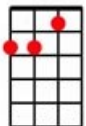

I'll See You in My Dreams - Joe Brown

Intro: [C][C][C6][C6][Cmaj7][Cmaj7][C6][C6] twice

[C]Lonely [C6]days are [Cmaj7]long [C6]
[A7]Twilight [A]sings a song
[D7]Of the happi- [G7]ness that used to [C]be [C6][Cmaj7][C6]

[Em]Soon my [B7]eyes will [Em]close
Soon I'll [B7]find re- [Em]pose
[G]And in [G7]dreams
You're [Am]always [D7]near to [G]me [G7]

I'll [F]see you [Dm]in [Am]my [Fm]dreams
[C]Hold you [B7]in my [C6]dreams
[A7]Someone took you out of my arms
[D7]Still I feel the [G]{STOP}thrill of your [G7]charms ##

[F]Lips that [Dm]once [Am]were [Fm]mine
[C]Tender [B7]eyes that [C6]shine
[Gm6]They [A7]will light my [E7]way to- [Am]night [C7]
I'll [F]see you [G7]in my [C]dreams [Dm]

Instrumental from ## to ##

[F]Lips that [Dm]once [Am]were [Fm]mine
[C]Tender [B7]eyes that [C6]shine
[Gm6]They [A7]will light my [E7]way to- [Am]night [C7]
I'll [F]see you [G7]in my
[C]dreams [C][C6][C6][Cmaj7][Cmaj7][C6][C6]
[C][C][C6][C6][Cmaj7][Cmaj7][C6][C6] single [C]

Bridgnorth Ukulele Band 2018

Dmin