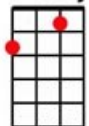

# I'll See You in My Dreams - Joe Brown

Intro: [C][C][C6][C6][Cmaj7][Cmaj7][C6][C6] twice

[C]Lonely [C6]days are [Cmaj7]long [C6]  
[A7]Twilight [A]sings a song  
[D7]Of the happi- [G7]ness that used to [C]be [C6][Cmaj7][C6]

[Em]Soon my [B7]eyes will [Em]close  
Soon I'll [B7]find re- [Em]pose  
[G]And in [G7]dreams  
You're [Am]always [D7]near to [G]me [G7]

Instrumental from ## to ##

[F]Lips that [Dm]once [Am]were [Fm]mine  
[C]Tender [B7]eyes that [C6]shine  
[Gm6]They [A7]will light my [E7]way to- [Am]night [C7]  
I'll [F]see you [G7]in my  
[C]dreams [C][C6][C6][Cmaj7][Cmaj7][C6][C6]  
[C][C][C6][C6][Cmaj7][Cmaj7][C6][C6] single [C]

Cmaj7

D7

Dmin

E7

Emin

Fmaj

Fmin

Gmaj