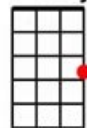

# I'll See You in My Dreams - Joe Brown

Intro: [C][C][C6][C6][Cmaj7][Cmaj7][C6][C6] twice

[C]Lonely [C6]days are [Cmaj7]long [C6]  
[A7]Twilight [A]sings a song  
[D7]Of the happi- [G7]ness that used to [C]be [C6][Cmaj7][C6]

## I'll [F]see you [Dm]in [Am]my [Fm]dreams  
[C]Hold you [B7]in my [C6]dreams  
[A7]Someone took you out of my arms  
[D7]Still I feel the [G]{STOP}thrill of your [G7]charms ##

[F]Lips that [Dm]once [Am]were [Fm]mine  
[C]Tender [B7]eyes that [C6]shine  
[Gm6]They [A7]will light my [E7]way to- [Am]night [C7]  
I'll [F]see you [G7]in my [C]dreams [Dm]

Instrumental from ## to ##

[F]Lips that [Dm]once [Am]were [Fm]mine  
[C]Tender [B7]eyes that [C6]shine  
[Gm6]They [A7]will light my [E7]way to- [Am]night [C7]  
I'll [F]see you [G7]in my  
[C]dreams [C][C6][C6][Cmaj7][Cmaj7][C6][C6]  
[C][C][C6][C6][Cmaj7][Cmaj7][C6][C6] single [C]

Bridgnorth Ukulele Band 2018

Amaj

A7

Amin

B7

Cmaj

C6

C7